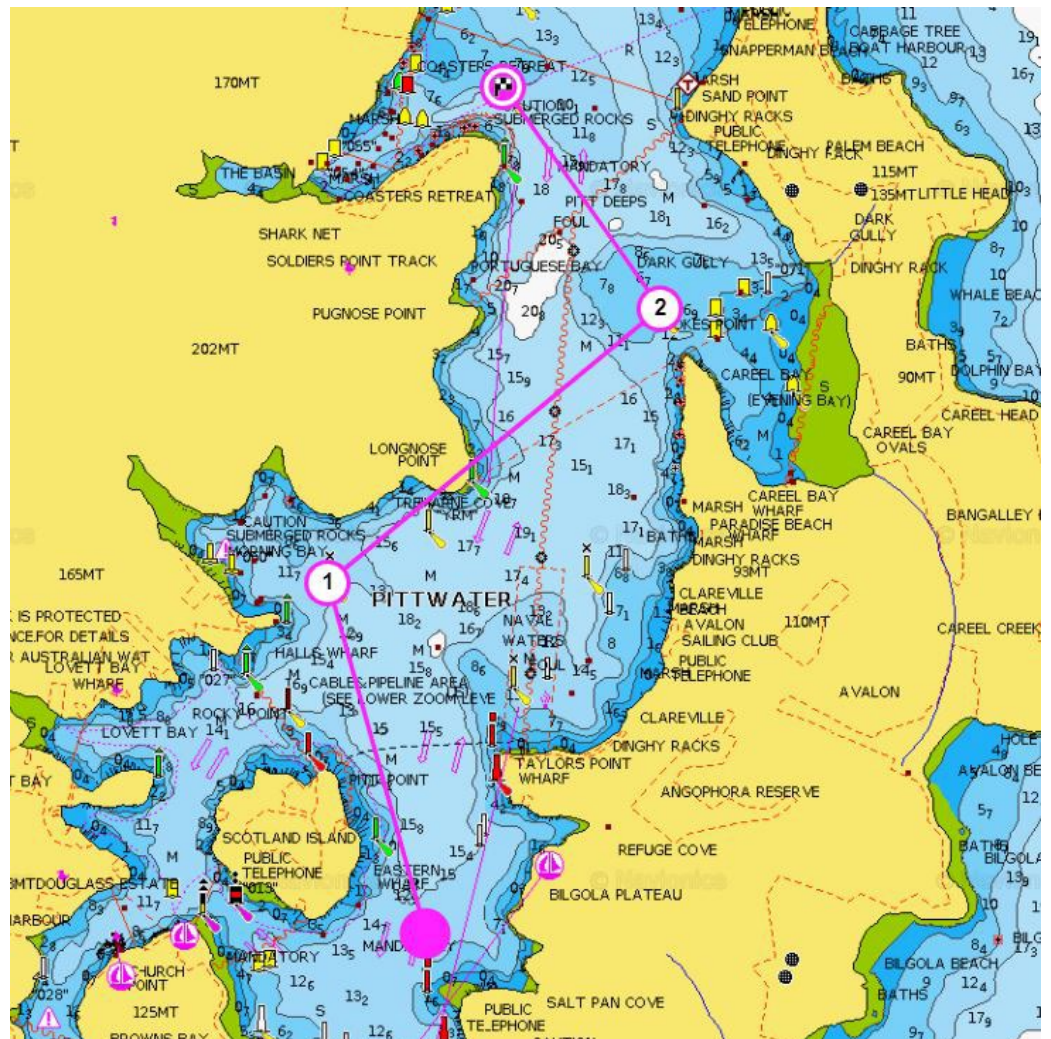

The BASIN Club Picnic Information

Sunday 30 June 2024

Start Time 1015hrs

Start Boat Alfreds 1 (VHF 77 – Call to Sign On to participate)

Course **Start off Salt Pan Cove** (B/W Start Boat & Port Red Marker off RMYC) – **Towlers Bay** – **Stokes Point (P)** – **Finish** (Soldiers Point Mark & Start Boat).

Scan Me

Or Visit:
<https://rpayc.com.au/the-basin-club-picnic-sunday/>