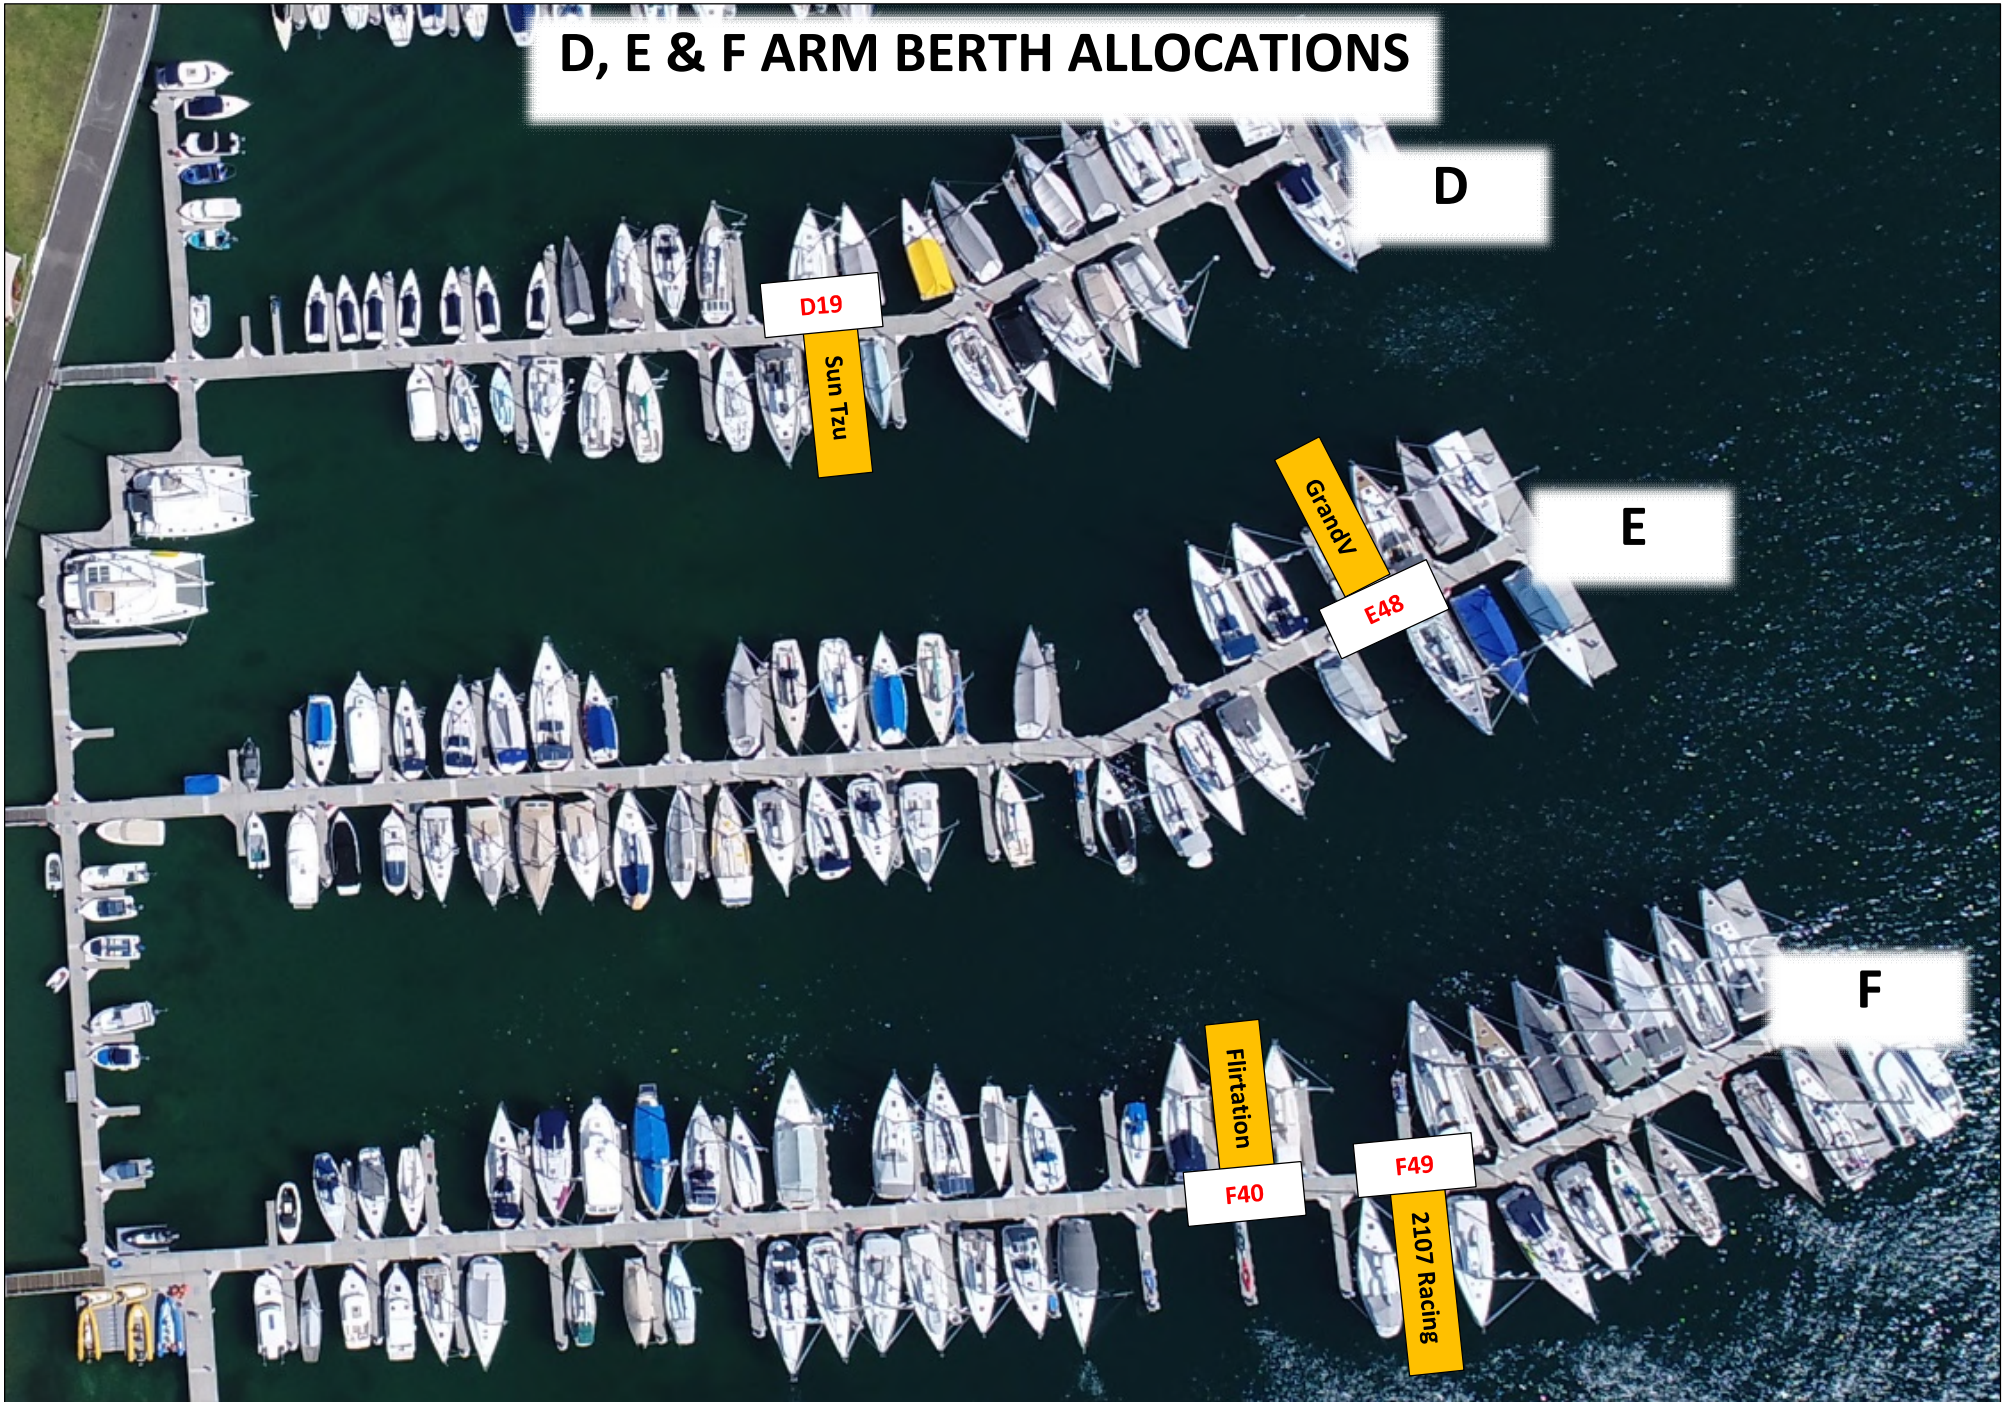

RPAYC ETHELLS NSW STATE CHAMPIONSHIP MAP

CRYSTAL BAY HARDSTAND ALLOCATIONS

GREEN POINT HARDSTAND ALLOCATIONS

GREEN POINT BERTH ALLOCATIONS

- GPTH Triad2020
- GPTH Tally Ho
- GPTH Tango
- GPTH Racer CC
- #4/5 GreatWhite
- #4/5 1463
- #4/5 Tiger22
- #2/3 Archer
- #2/3 Itchy
- #2/3 Lisa Rose
- #1 Game Plan
- BYTH Pegasus
- BYTH ShouldaGLeft
- #7 Avalon
- IBTH Flying High
- Layup Jindavik
- Layup Wobbegong

C ARM BERTH ALLOCATIONS

D, E & F ARM BERTH ALLOCATIONS

D

D19

Sun Tzu

E

GrandV

E48

F

Filtration

F40

F49

2107 Racing

BEWARE SUBMERGED ROCKS