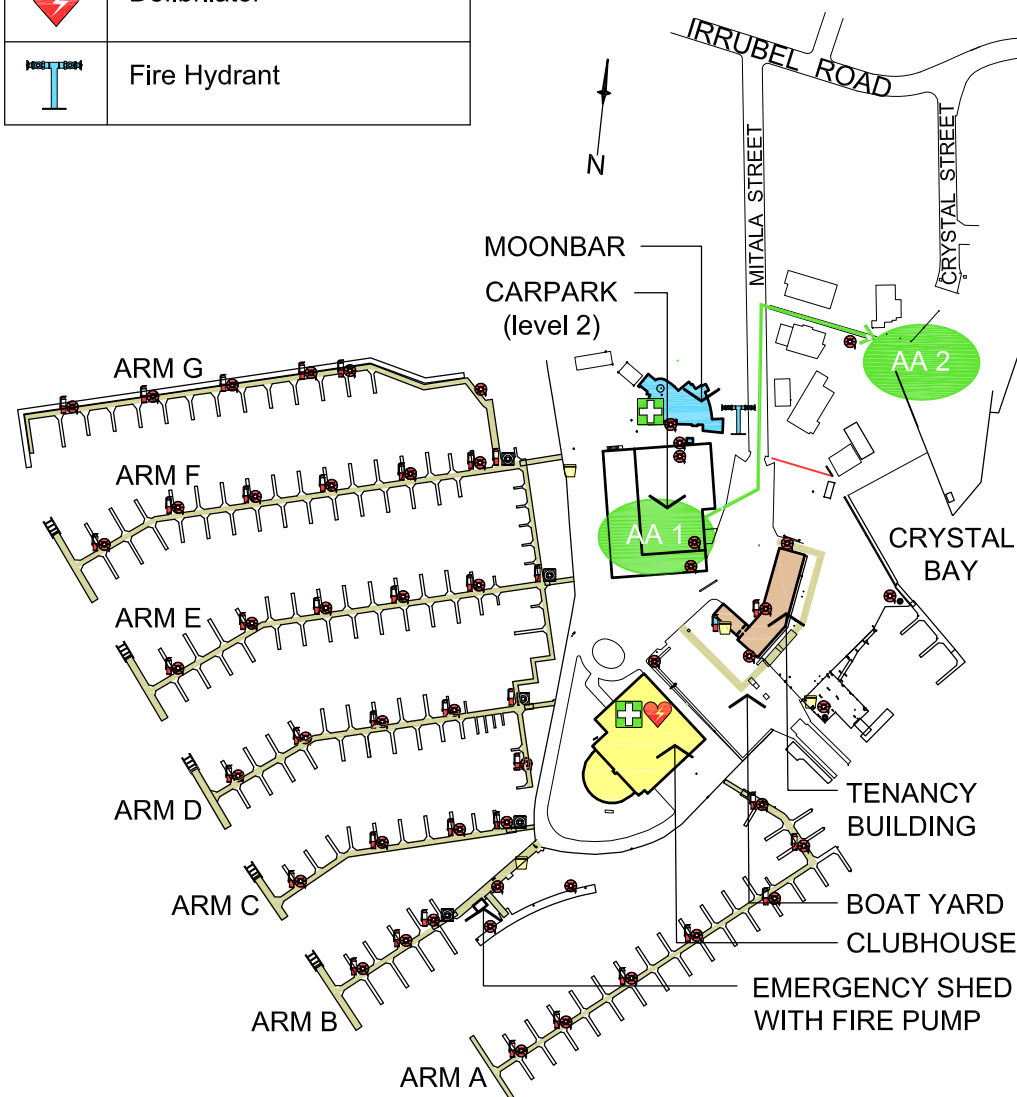

Royal Prince Alfred Yacht Club
 16 Mitala Street Newport NSW 2106
 Phone: (02) 9998 3700

Evacuation Diagram

Mona Vale Hospital
9998 0333

Mona Vale Police
9998 0699

Broken Bay Water
Police
9910 7899

In the case of an emergency, if your path to the ramp is blocked or dangerous, assemble on the end T head & you will be picked up by the Club tender.

LEGEND

	Fire Hose Reel		Fire Control Panel
	Carbon Dioxide (CO2) Fire Extinguisher		Fire Blanket
	Wet Chemical Fire Extinguisher		Ladder (retractable)
	Powder Fire Extinguisher		Emergency Exit
	Emergency Call Point		Assembly Areas 1 & 2
	Spill Kit		Path of Travel
	First Aid Kit		
	Defibrillator		
	Fire Hydrant		

RPAYC - Site Plan

RPAYC - Marina