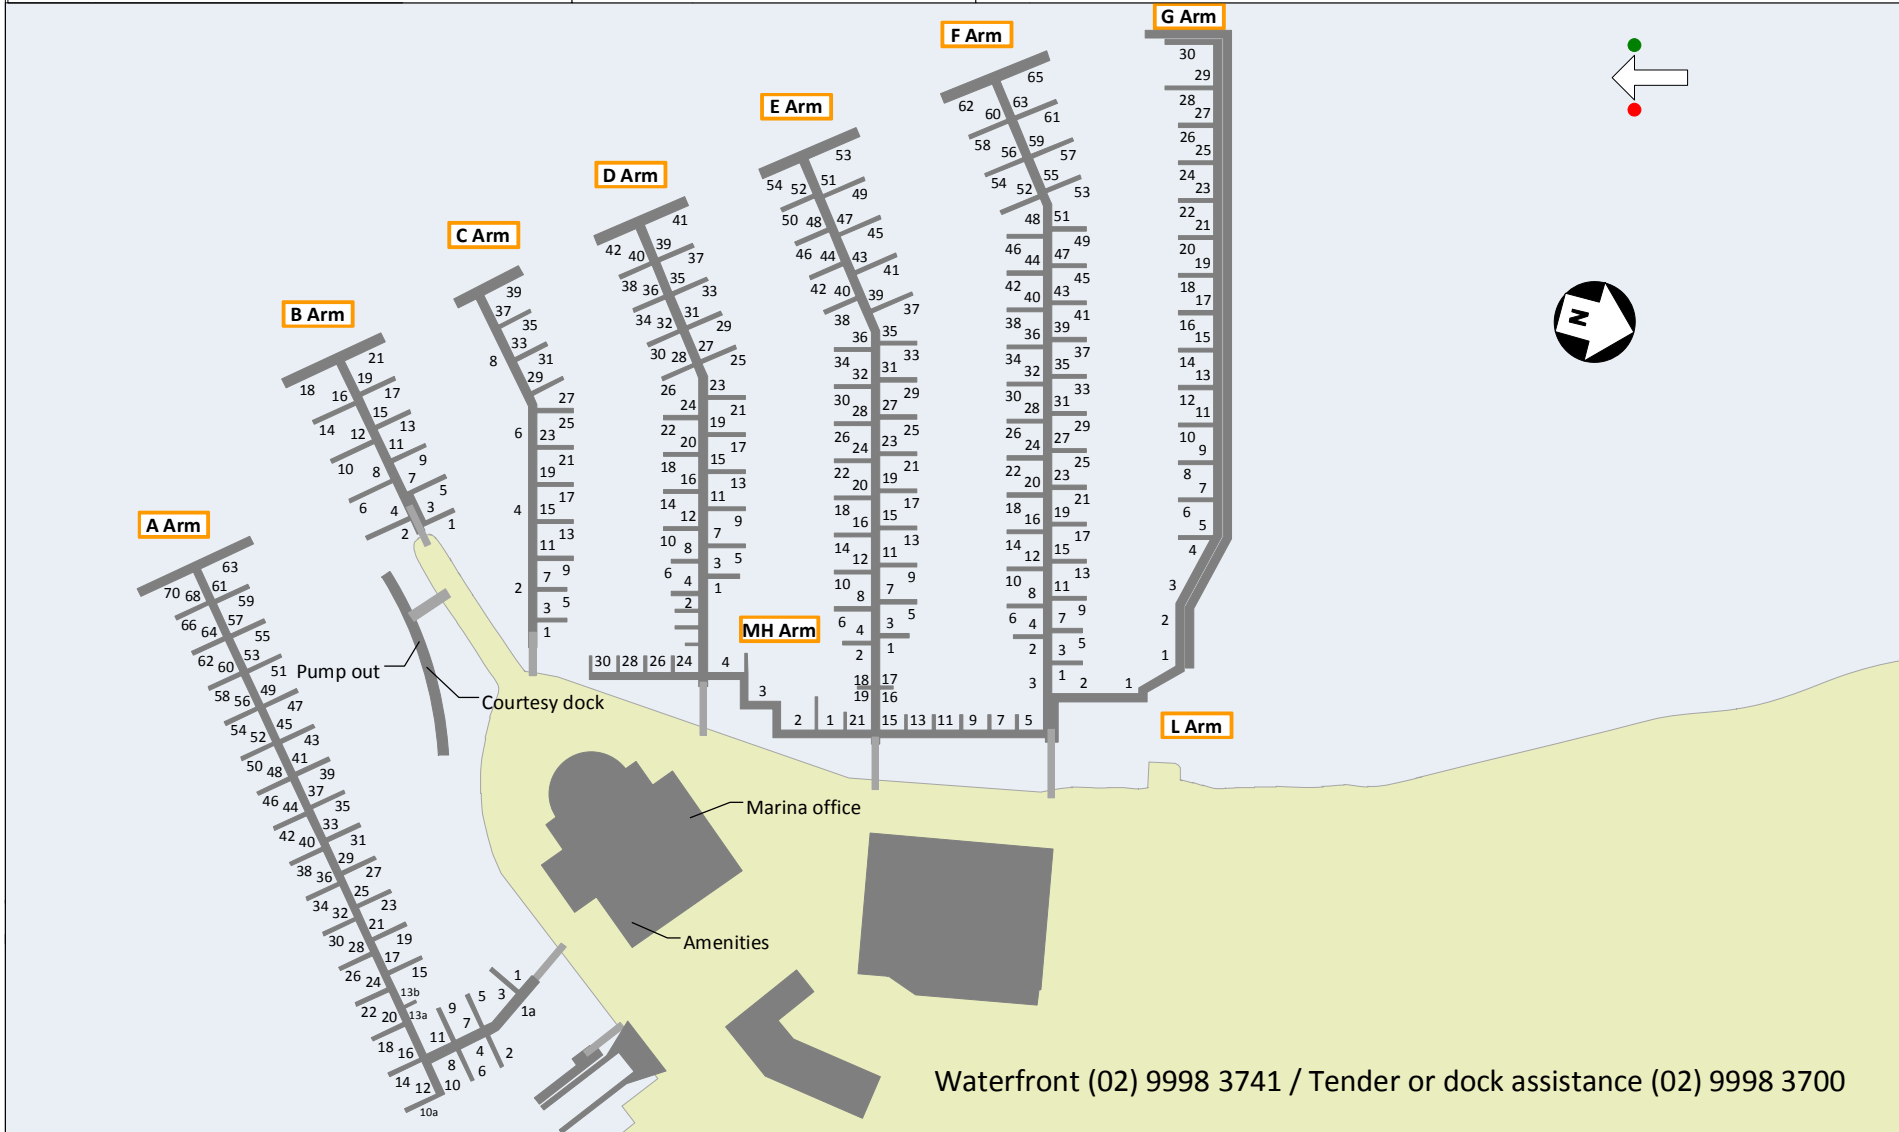

THE ROYAL PRINCE ALFRED YACHT CLUB

Location	Pittwater	Name	The Royal Prince Alfred Yacht Club	VHF	No	Call Sign	NA	Provisioning	Woolworths 25 Park St, Mona Vale 2103 (02) 9997 4777, 4.8 km Coles 381 Barrenjoey Rd, Newport 2106 (02)9998 5900, 2.6km
Address				Email					
16 Mitala Street, Newport NSW 2106				reception@rpayc.com.au					
Telephone			Arrival point:		Notes:				
P (02) 9998 3741 F (02) 9997 8620 M NA			33° 39' 22.0S, 151° 18' 5.0E		Fuel is available at Royal Motor Yacht Club, north of RPAYC				

Waterfront (02) 9998 3741 / Tender or dock assistance (02) 9998 3700

133300 43.3 km 5.9 km